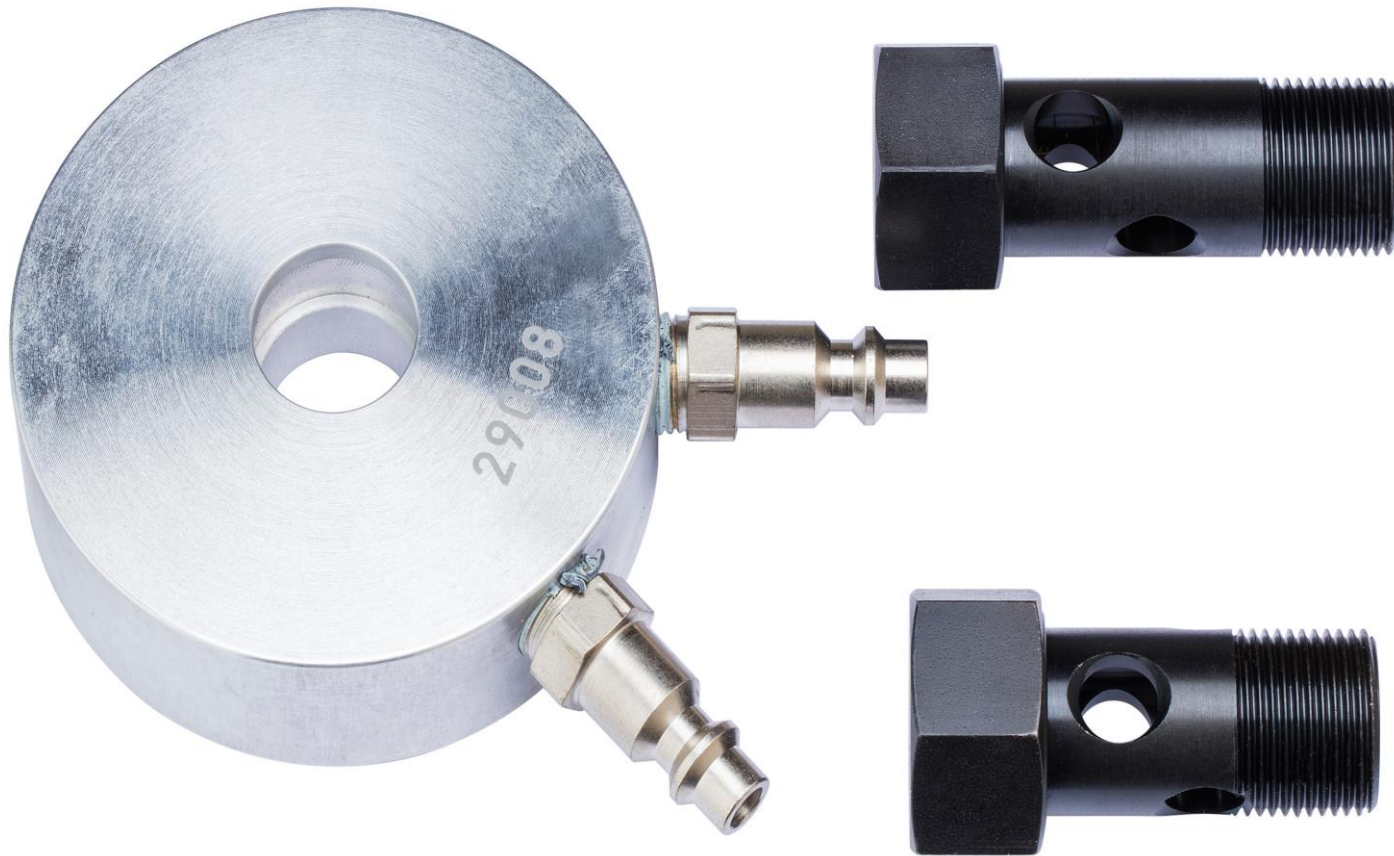

Gear Tronic Adapter für PSA 29008

mobility market™

mobility market™